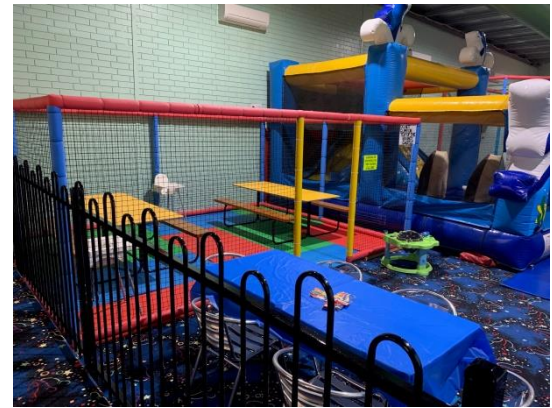

Bunbury Tenpin Bowl's Exclusive Indoor Playground Hire

We are now offering exclusive access to our indoor playground!!

Includes:

- Exclusive playground use!
- For up to 4 hours!
- Plus \$100 to spend in the café!
- Bring a fruit platter and your own water if you wish!
- Cake and cupcakes allowed!
- Lolly bags also allowed on departure!
- A discounted rate of \$10 per person for bowling if you wish to have a game!

Cost: \$350!!

Conditions of Hire:

- 50 people maximum (adults & children).
- No other outside food or drink allowed.
- You are responsible for inside the gated area whilst you are here.
- First in, first person to pay in full will guarantee that day for you.